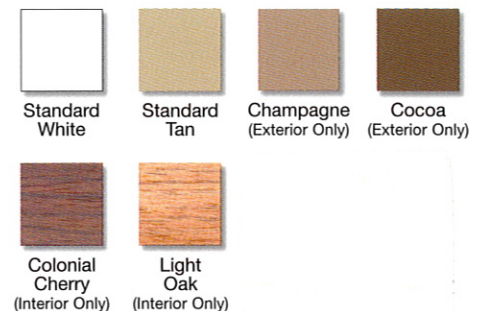

- Glass options include high performance Low-E and v-groove, along with a variety of grid designs.
- Insulation board with an "R" value of 5 can be installed under the seat board, increasing the "R" value to 6.22. This 1-inch thick lightweight rigid material is 100 percent waterproof.
- One or more adjustable 3/8-inch thick glass shelves with polished edges, brackets and standards.

*Although units of a larger size do not have the same R-50 "Coastal Rating," they still provide all of the features and options of the smaller sizes.

Please Note:

The design of this window has been upgraded to outperform our standard Series 2000 garden window, which it now replaces. The color samples shown here are reproduced by mechanical process and may vary from actual colors of the product. Please contact your sales representative for samples before ordering. The data mentioned in this document is current at the time of printing. Since publication, some changes may have occurred. Please check with your sales representative before purchasing.