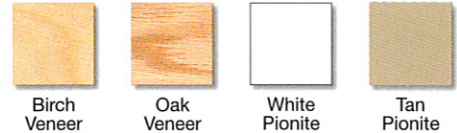

- The window is shipped completely assembled for easy installation.
- Engineered for new construction and remodeling applications.
- Standard garden window jamb depths of 4-9/16, 5-1/4, 6-9/16, and 11 inches are available as well as custom jamb depths up to 31 inches to fit almost any application.

Colors and Options

- Headboard, seatboard and jamb are available in Birch, Oak and White or Tan Pionite.

- Standard frame colors are white and tan. Other colors are available by special order:

Champagne or Cocoa exterior with a White interior.