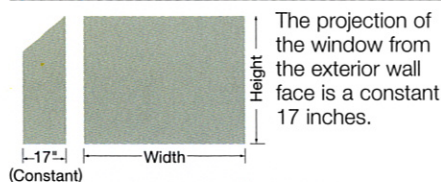

The Unlimited, Inc. Garden Window adds a bright new dimension to window design.

The Series 2050 garden window is the only vinyl garden window on the market today with an AAMA Certified R-50 rating for units 60.5 x 60.5 inches and smaller.*

Structural Features

- Fully welded, rigid PVC vinyl frame for greater strength and stability.
- Aluminum and steel reinforcements in the front mullion.
- Vinyl frame will not chip, rot, or peel and will never need to be painted.
- Clear 1-inch insulated glass package.
- Top sloped insulating glass (a constant 35-degree pitch) is tempered for improved safety and unit integrity.
- Both vents and deadlites have a built-in weep system and external glazing.
- A two-part structural silicone is used to glaze the top slope and vertical deadlite portions of the unit.
- Snap-in sill cover for seatboard provides aesthetic appeal and weather resistance.
- Snap-in corner slope closure profile assures a tight weather seal.
- Exterior grade plywood headboard, seatboard and jamb are 1-1/4-inch for improved structural and thermal performance; support brackets are not needed.

- The window is shipped completely assembled for easy installation.
- Engineered for new construction and remodeling applications.
- Standard garden window jamb depths of 4-9/16, 5-1/4, 6-9/16, and 11 inches are available as well as custom jamb depths up to 31 inches to fit almost any application.

Operating Sash

- Locks and operators are mounted to the inside front area for easy access.
- Operators are sealed to prevent air and water infiltration.
- Twin sealing, fully screened, operating casements with external glazing for improved weather protection.
- The multi-point locking system provides a tighter seal and added security.

Colors and Options