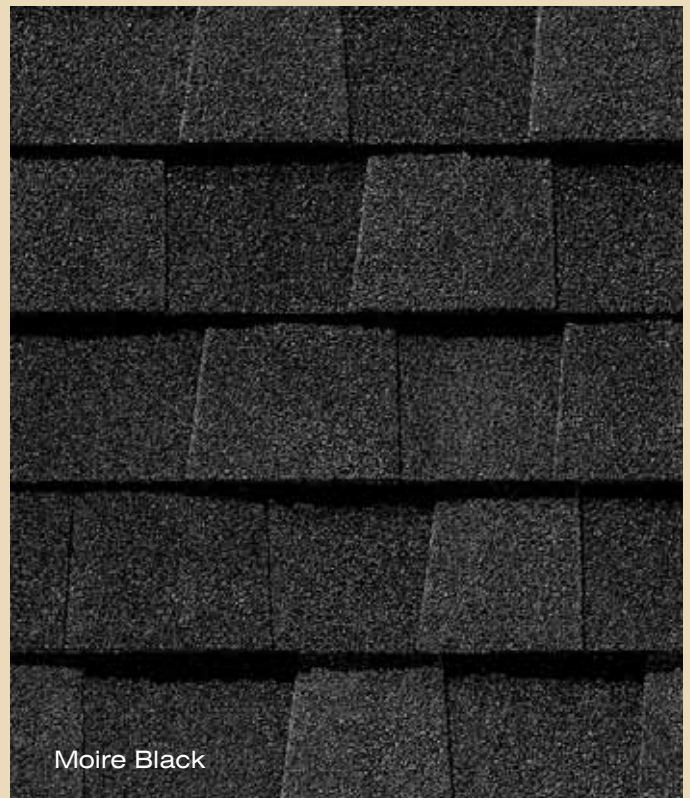

LANDMARK™ & LANDMARK™ PLUS gallery