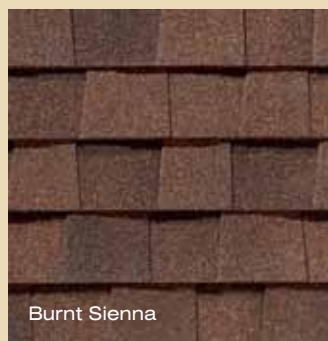

LANDMARK™ & LANDMARK™ PLUS

color palette