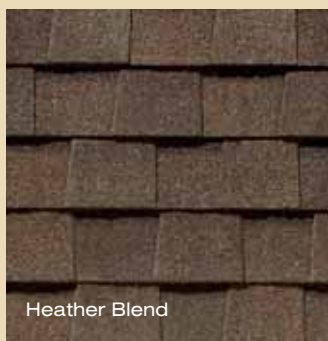

LANDMARK™ & LANDMARK™ PLUS

color palette